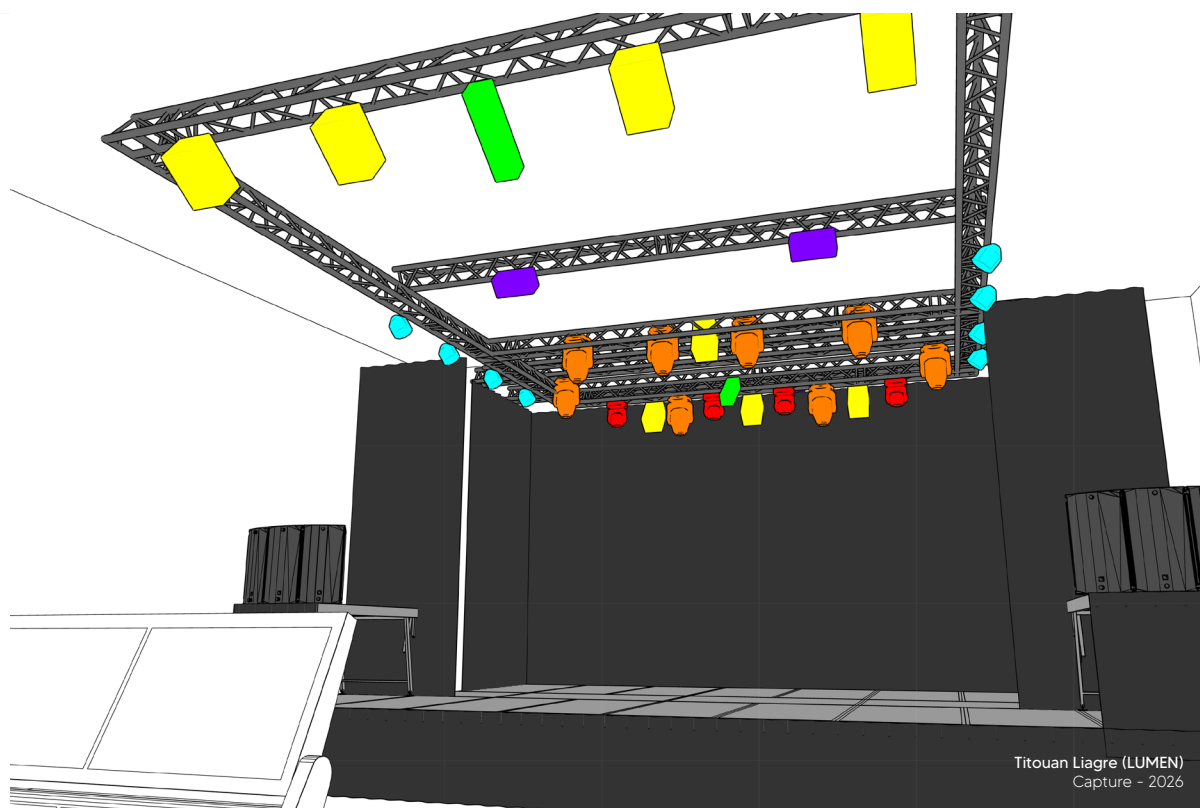

DANS LE STOCK

LE NAUTILYS

Rue Kleber Loquet
59560 COMINES
03 20 74 37 40
07 72 01 03 42
regie@ville-comines.fr
www.ville-comines.fr

Mise à jour : 06/2025